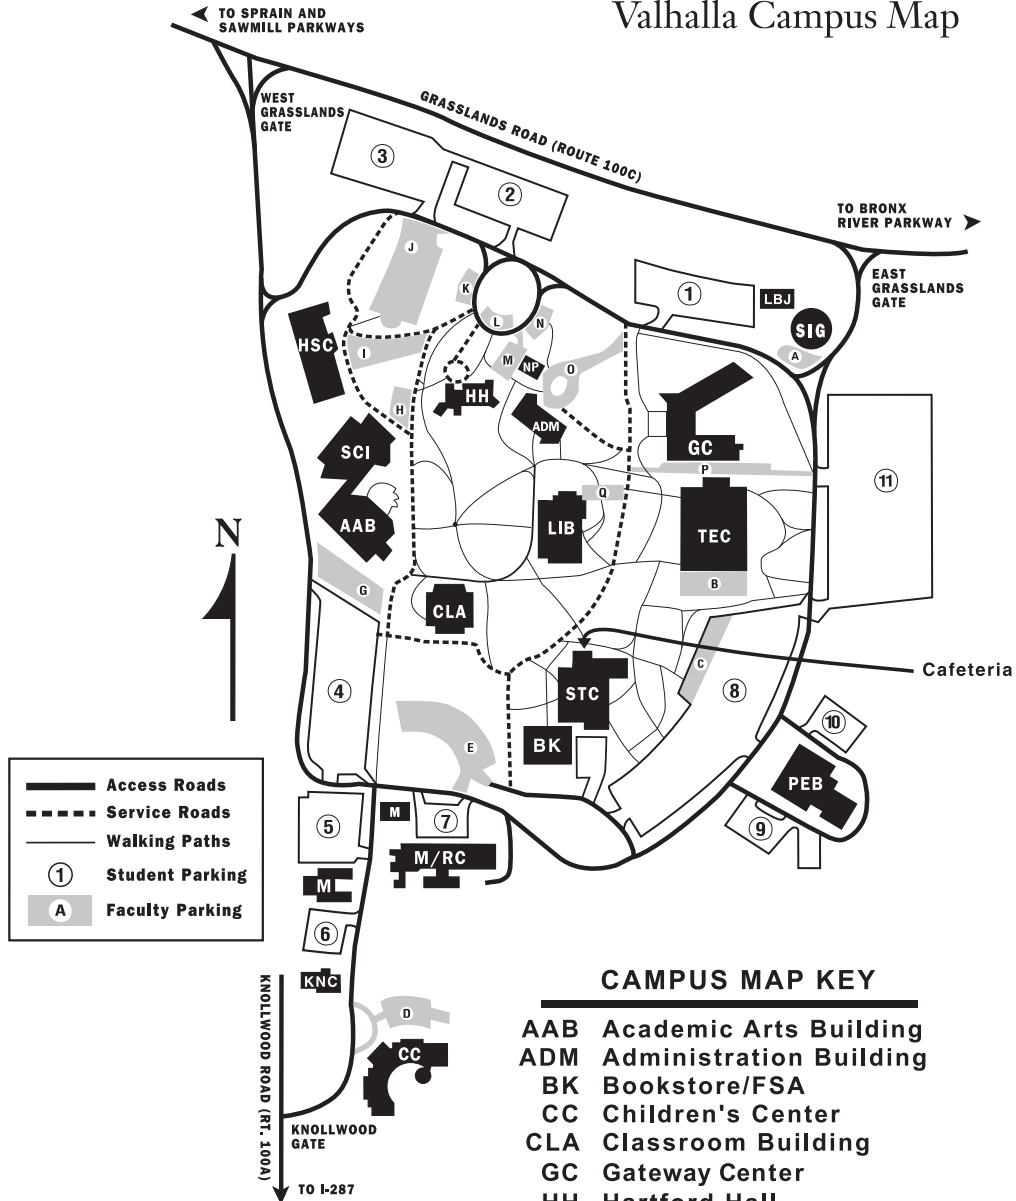

Westchester Community College

State University of New York

Valhalla Campus Map

CAMPUS MAP KEY

- AAB Academic Arts Building
- ADM Administration Building
- BK Bookstore/FSA
- CC Children's Center
- CLA Classroom Building
- GC Gateway Center
- HH Hartford Hall
- HSC Health Science Building
- KNC Knollwood Center
- LBJ Lady Bird Johnson Garden
- LIB Library
- M Maintenance
- M/RC Maintenance/Receiving
- NP Native Plant Center
- PEB Physical Education Bldg.
- SCI Science Building
- SIG Security/Information Gate
- STC Student Center
- TEC Technologies Building
- LOT 1 Visitor/Student Parking
- LOTS 2-11 Student Parking
- LOTS A,C-G&I-P Faculty/Staff Parking
- LOTS B,H&R Handicapped Parking*

*Additional handicapped spaces are provided in each student lot.