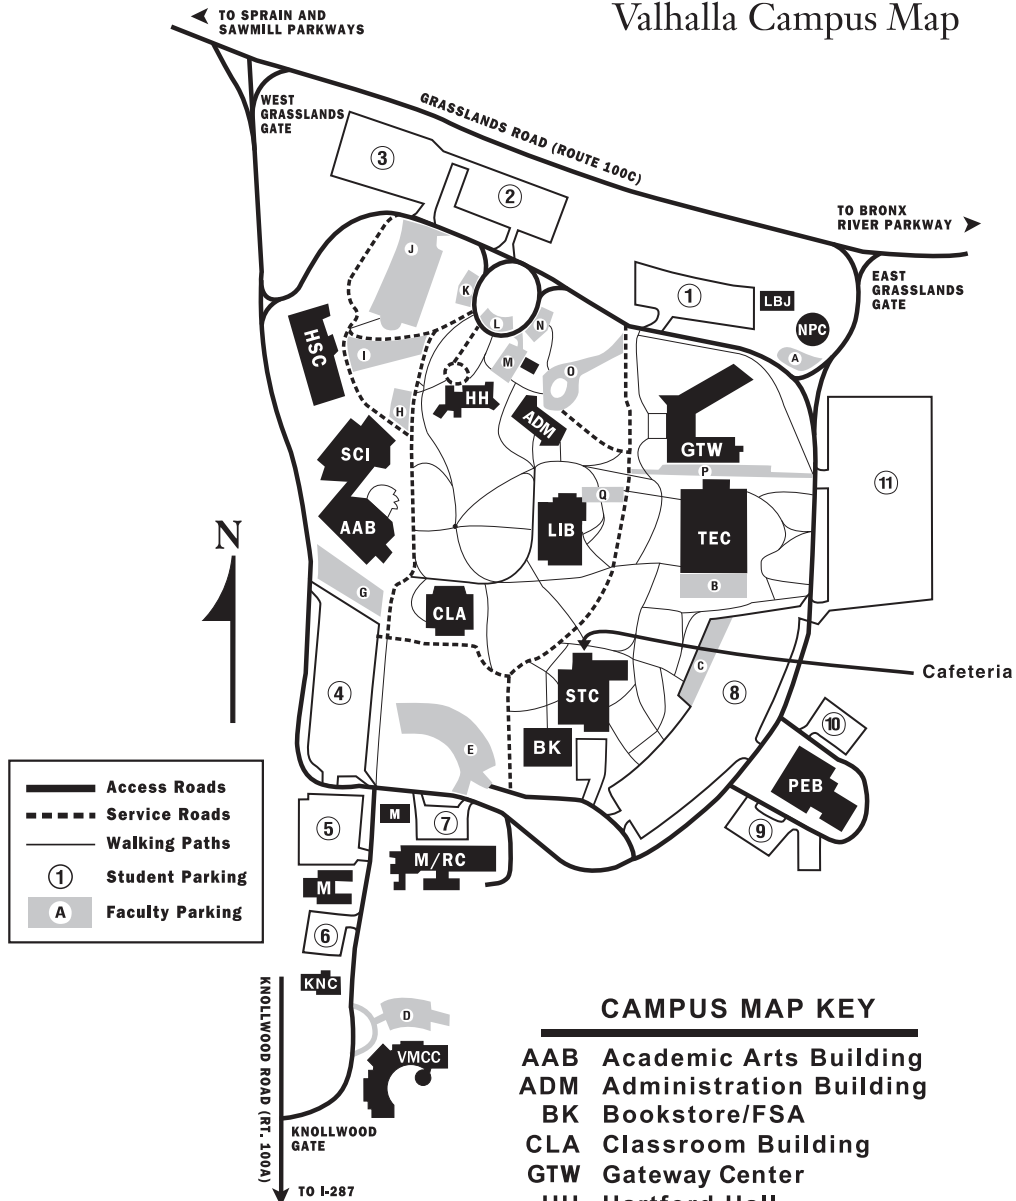

## Valhalla Campus Map

### CAMPUS MAP KEY

- AAB Academic Arts Building
- ADM Administration Building
- BK Bookstore/FSA
- CLA Classroom Building
- GTW Gateway Center
- HH Hartford Hall
- HSC Health Science Building
- KNC Knollwood Center
- LBJ Lady Bird Johnson Garden
- LIB Library
- M Maintenance
- M/RC Maintenance/Receiving
- NPC Native Plant Center
- PEB Physical Education Bldg.
- SCI Science Building
- STC Student Center
- TEC Technologies Building
- VMCC Virginia Marx Children's Center
- LOT 1 Visitor/Student Parking
- LOTS 2-11 Student Parking
- LOTS A-Q Faculty/Staff Parking
- LOTS B&H Handicapped Parking\*

\*Additional handicapped spaces are provided in each student lot.